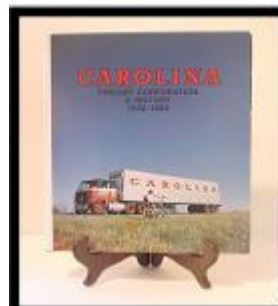

C. Grier Beam Truck Museum

**Museum Cap
\$7.00**

**Porcelain "Carolina" Mug
\$5.00**

**Carolina Freight Book
\$8.00**

**ERTL 1/43 Scale
Beam Chevy Stake Truck
\$8.00**

Road Champ Tractor & Trailer
\$8.00

Hartoy 1/64 Scale
1935 Mack Tractor & Trailer
\$22.00
Sale Price - \$14.00

Winross 1/64 Scale
Tractor & Twin Trailers
\$50.00

DCP Ford L9000 with Reefer
\$75.00

C. Grier Beam Truck Museum
111 North Mountain Street
P.O Box 238
Cherryville, North Carolina 28021
(704)435-3072
info@beamtruckmuseum.com